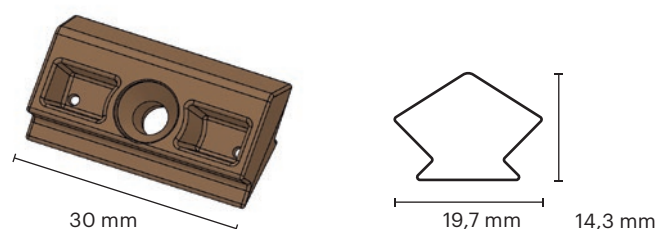

PROFIX 2 hidden fixing system

Lunawood's unique **PROFIX 2** hidden fixing clips enable quick and easy installation of decking without visible screws, creating a clean and elegant appearance. Crafted from a special plastic, the Profix solution applies impact-resistant, easy-to-use fixing clips to help keep the decking boards intact. It is suitable for use with Lunawood's Profix 2 deck boards.

PRODUCT DETAILS

Material	high-density polyethylene (HDPE)
Dimensions (mm)	width 19.7 height 14.3 length 30
No. required	2.2 clips per metre
Package size	200 clips per box
Weight	680 g/box
Colour	brown
Article	Profix2 -clip 200 pcs/box

MAJOR ADVANTAGES

- Quicker and easier than screws for fixing decking in place
- Offers an elegant appearance without visible screws
- Enables consistent 6 mm gaps between deck boards
- Less and smaller screws required